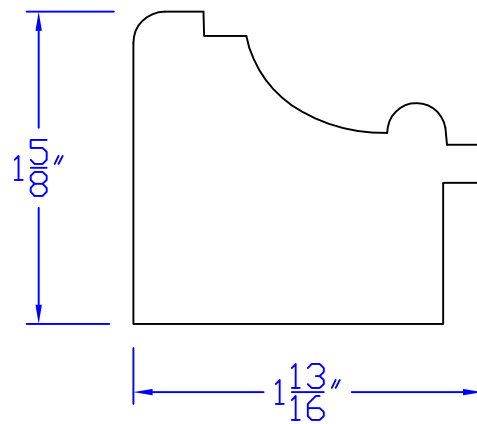

Creative Woodworking N.W., Inc.

1036 S.E. Taylor * Portland, Oregon 97214
Phone:(503) 230-9265 * Fax:(503) 232-9082
www.Creativewoodworkingnw.com

BBND080

1-5/8" x 1-13/16"