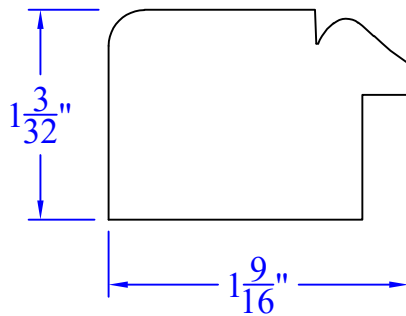

# Creative Woodworking N.W., Inc.

1036 S.E. Taylor \* Portland, Oregon 97214  
Phone:(503) 230-9265 \* Fax:(503) 232-9082  
www.Creativewoodworkingnw.com

**BBND084**  
**1-3/32" x 1-9/16"**