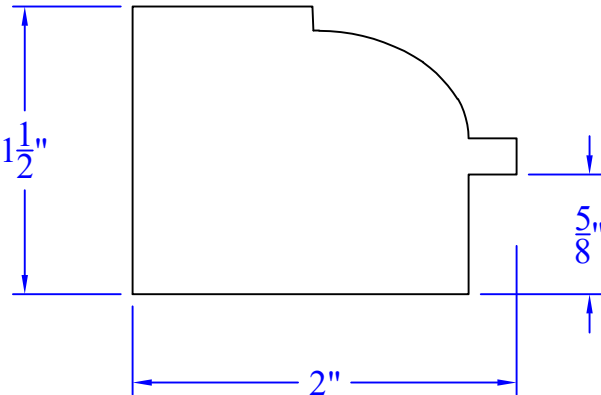

# Creative Woodworking N.W., Inc.

1036 S.E. Taylor \* Portland, Oregon 97214  
Phone:(503) 230-9265 \* Fax:(503) 232-9082  
www.Creativewoodworkingnw.com

**BBND085**

**1-1/2" x 2"**