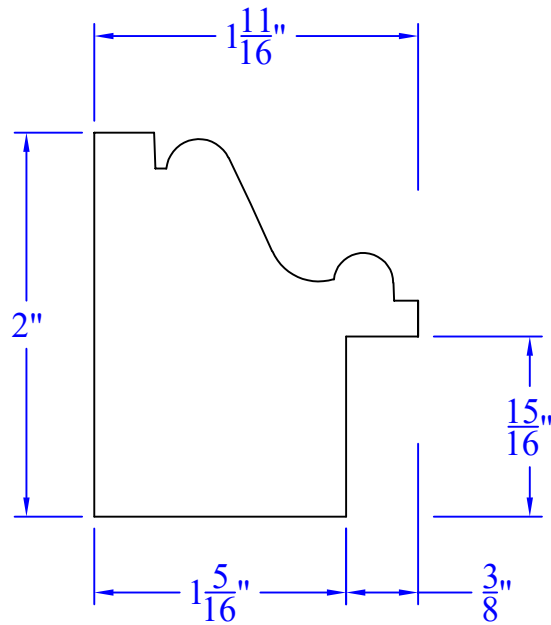

# Creative Woodworking N.W., Inc.

1036 S.E. Taylor \* Portland, Oregon 97214

Phone:(503) 230-9265 \* Fax:(503) 232-9082

www.Creativewoodworkingnw.com

**BBND087**  
**2" x 1-11/16"**