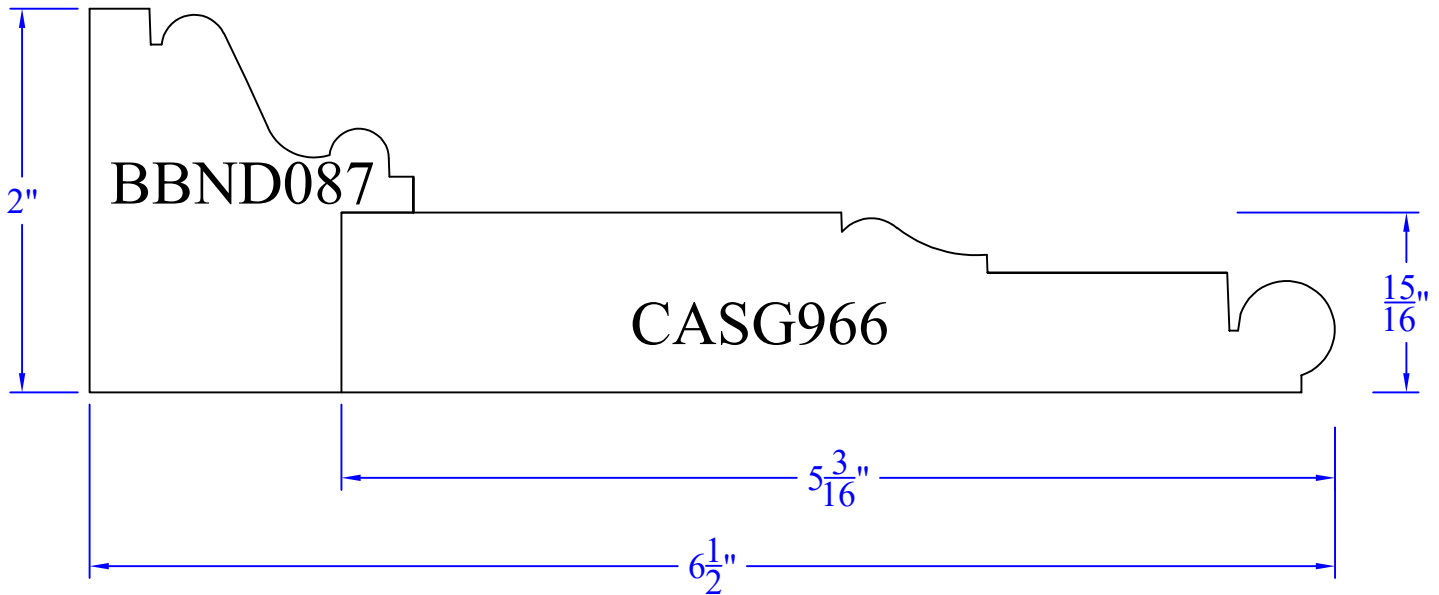

# Creative Woodworking N.W., Inc.

1036 S.E. Taylor \* Portland, Oregon 97214

Phone:(503) 230-9265 \* Fax:(503) 232-9082

www.Creativewoodworkingnw.com

**BBND087**  
**2" x 1-11/16"**