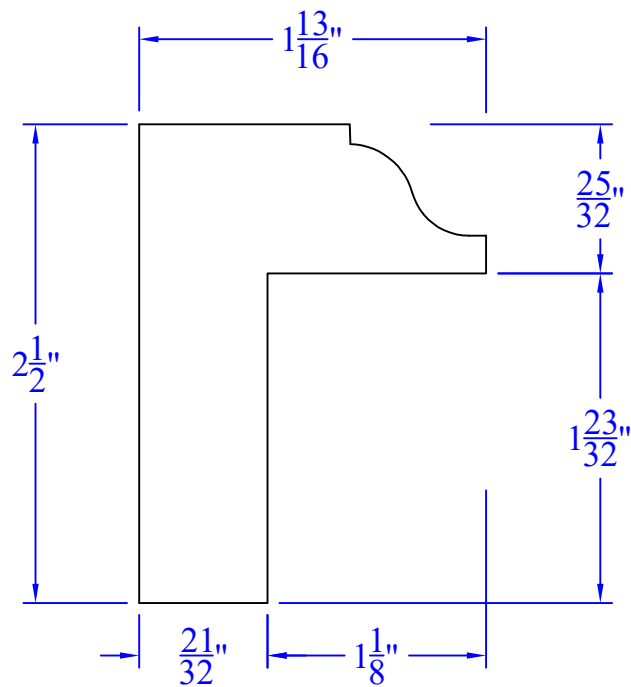

Creative Woodworking N.W., Inc.

1036 S.E. Taylor * Portland, Oregon 97214
Phone:(503) 230-9265 * Fax:(503) 232-9082
www.Creativewoodworkingnw.com

BBND088
1-13/16" x 2-1/2"