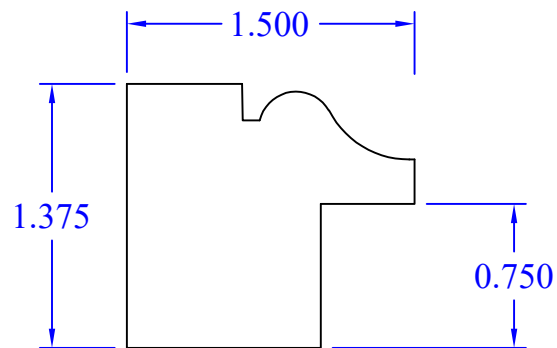

# Creative Woodworking N.W., Inc.

1036 S.E. Taylor \* Portland, Oregon 97214  
Phone:(503) 230-9265 \* Fax:(503) 232-9082  
www.Creativewoodworkingnw.com

**BBND089**  
**1-3/8" x 1-1/2"**