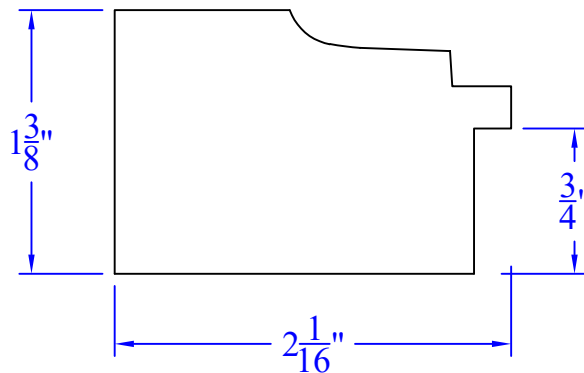

Creative Woodworking N.W., Inc.

1036 S.E. Taylor * Portland, Oregon 97214
Phone:(503) 230-9265 * Fax:(503) 232-9082
www.Creativewoodworkingnw.com

BBND090
1-3/8" x 2-1/16"