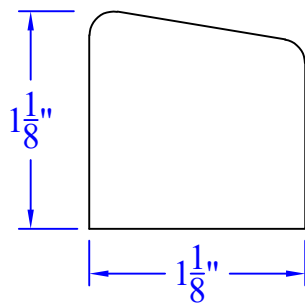

# Creative Woodworking N.W., Inc.

1036 S.E. Taylor \* Portland, Oregon 97214  
Phone:(503) 230-9265 \* Fax:(503) 232-9082  
www.Creativewoodworkingnw.com

BBND092  
1-1/8" x 1-1/8"