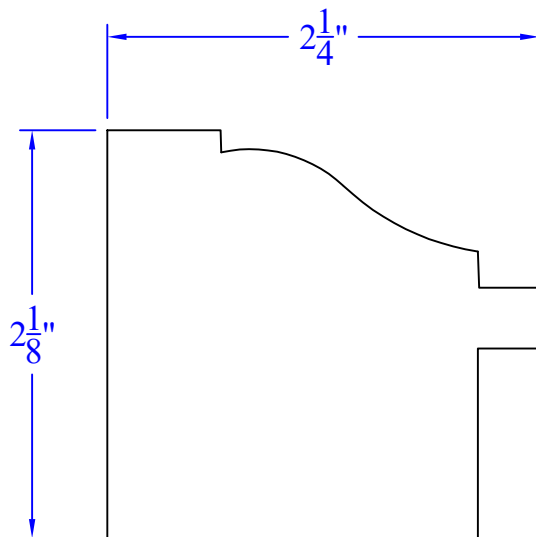

Creative Woodworking N.W., Inc.

1036 S.E. Taylor * Portland, Oregon 97214
Phone:(503) 230-9265 * Fax:(503) 232-9082
www.Creativewoodworkingnw.com

BBND093
2-1/8" x 2-1/4"