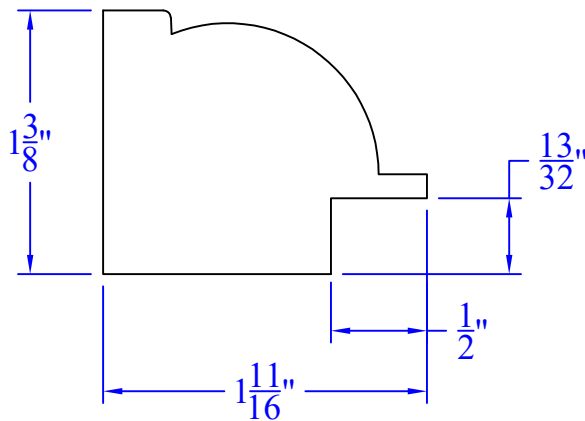

# Creative Woodworking N.W., Inc.

1036 S.E. Taylor \* Portland, Oregon 97214  
Phone:(503) 230-9265 \* Fax:(503) 232-9082  
www.Creativewoodworkingnw.com

**BBND096**  
**1-3/8" x 1-11/16"**