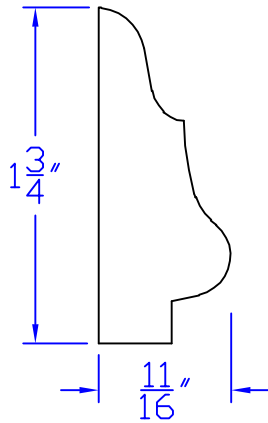

Creative Woodworking N.W., Inc.

1036 S.E. Taylor * Portland, Oregon 97214

Phone:(503) 230-9265 * Fax:(503) 232-9082

www.Creativewoodworkingnw.com

BCAP002

$11/16" \times 1\ 3/4"$