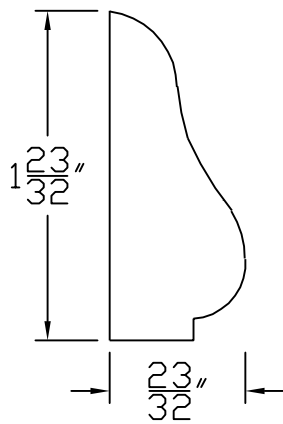

Creative Woodworking N.W., Inc.

1036 S.E. Taylor * Portland, Oregon 97214

Phone:(503) 230-9265 * Fax:(503) 232-9082

www.Creativewoodworkingnw.com

BCAP012

$23/32$ " X $1\ 23/32$ "