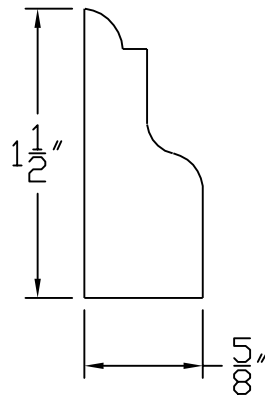

# Creative Woodworking N.W., Inc.

1036 S.E. Taylor \* Portland, Oregon 97214

Phone:(503) 230-9265 \* Fax:(503) 232-9082

[www.Creativewoodworkingnw.com](http://www.Creativewoodworkingnw.com)

BCAP014

5/8" X 1 1/2"