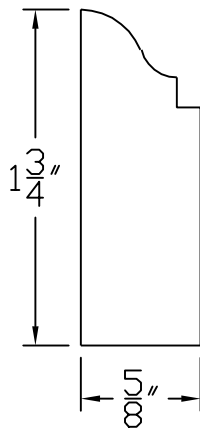

Creative Woodworking N.W., Inc.

1036 S.E. Taylor * Portland, Oregon 97214

Phone:(503) 230-9265 * Fax:(503) 232-9082

www.Creativewoodworkingnw.com

BCAP016

5/8" X 1 3/4