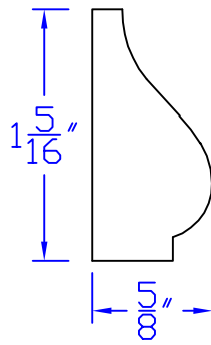

Creative Woodworking N.W., Inc.

1036 S.E. Taylor * Portland, Oregon 97214

Phone:(503) 230-9265 * Fax:(503) 232-9082

www.Creativewoodworkingnw.com

BCAP018

$\frac{5}{8}$ " \times $1\frac{5}{16}$ "