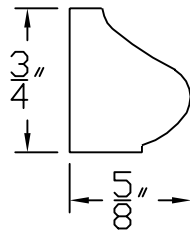

Creative Woodworking N.W., Inc.

1036 S.E. Taylor * Portland, Oregon 97214

Phone:(503) 230-9265 * Fax:(503) 232-9082

www.Creativewoodworkingnw.com

BCAP019

5/8" X 3/4"