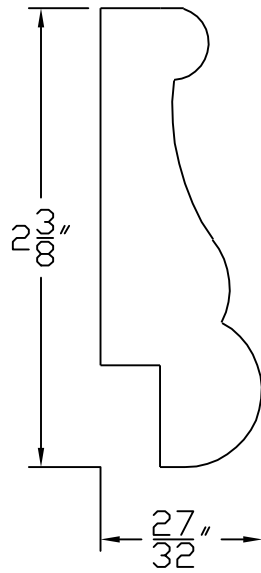

Creative Woodworking N.W., Inc.

1036 S.E. Taylor * Portland, Oregon 97214

Phone:(503) 230-9265 * Fax:(503) 232-9082

www.Creativewoodworkingnw.com

BCAP022

$27/32$ " X $2\ 3/8$ "