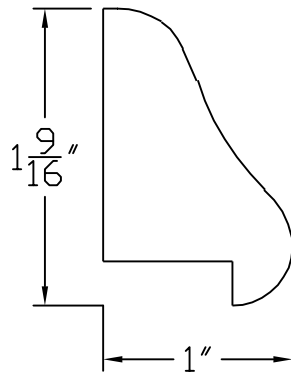

# Creative Woodworking N.W., Inc.

1036 S.E. Taylor \* Portland, Oregon 97214

Phone:(503) 230-9265 \* Fax:(503) 232-9082

[www.Creativewoodworkingnw.com](http://www.Creativewoodworkingnw.com)

BCAP025

1" X 1  $\frac{9}{16}$ "