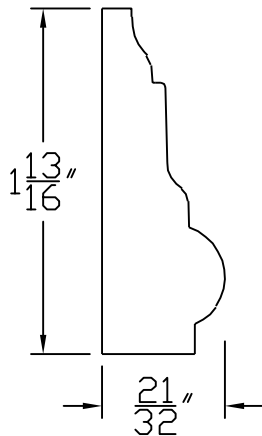

Creative Woodworking N.W., Inc.

1036 S.E. Taylor * Portland, Oregon 97214

Phone:(503) 230-9265 * Fax:(503) 232-9082

www.Creativewoodworkingnw.com

BCAP029

$21/32" \times 1\ 13/16"$