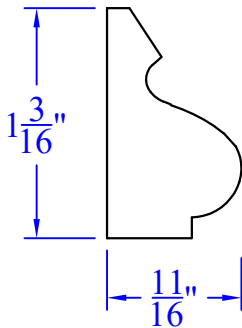

# Creative Woodworking N.W., Inc.

1036 S.E. Taylor \* Portland, Oregon 97214  
Phone:(503) 230-9265 \* Fax:(503) 232-9082  
www.Creativewoodworkingnw.com

BCAP033

$11/16"$  x  $1-3/16"$