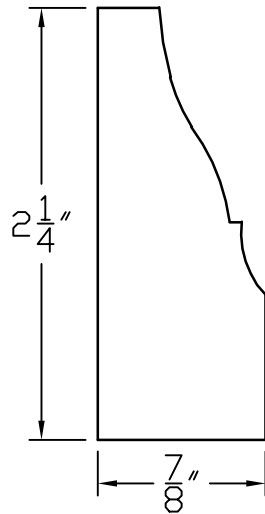

# Creative Woodworking N.W., Inc.

1036 S.E. Taylor \* Portland, Oregon 97214

Phone:(503) 230-9265 \* Fax:(503) 232-9082

[www.Creativewoodworkingnw.com](http://www.Creativewoodworkingnw.com)

BCAP035

7/8" X 2 1/4"