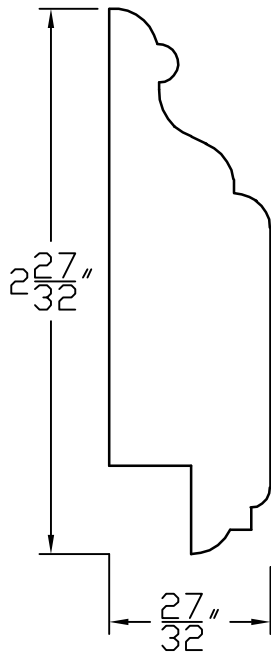

Creative Woodworking N.W., Inc.

1036 S.E. Taylor * Portland, Oregon 97214

Phone:(503) 230-9265 * Fax:(503) 232-9082

www.Creativewoodworkingnw.com

BCAP036

$27/32$ " X $2\ 27/32$ "