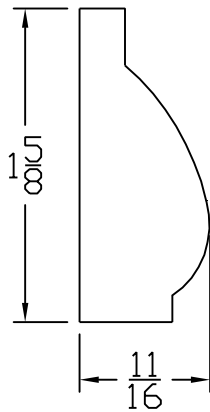

Creative Woodworking N.W., Inc.

1036 S.E. Taylor * Portland, Oregon 97214

Phone:(503) 230-9265 * Fax:(503) 232-9082

www.Creativewoodworkingnw.com

BCAP041

11/16" X 1 5/8"