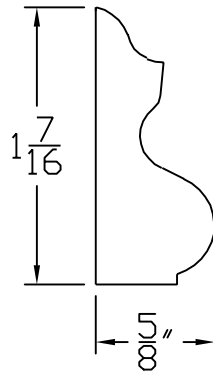

Creative Woodworking N.W., Inc.

1036 S.E. Taylor * Portland, Oregon 97214

Phone:(503) 230-9265 * Fax:(503) 232-9082

www.Creativewoodworkingnw.com

BCAP044

$5/8$ " X $1\ 7/16$ "