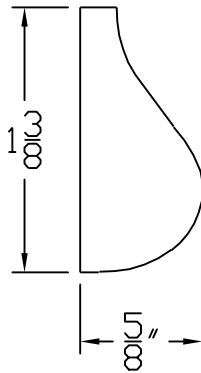

# Creative Woodworking N.W., Inc.

1036 S.E. Taylor \* Portland, Oregon 97214

Phone:(503) 230-9265 \* Fax:(503) 232-9082

[www.Creativewoodworkingnw.com](http://www.Creativewoodworkingnw.com)

BCAP047

5/8" X 1 3/8"