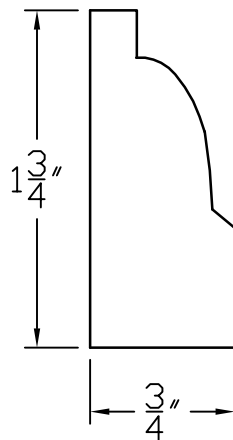

Creative Woodworking N.W., Inc.

1036 S.E. Taylor * Portland, Oregon 97214

Phone:(503) 230-9265 * Fax:(503) 232-9082

www.Creativewoodworkingnw.com

BCAP051

3/4 X 1-3/4