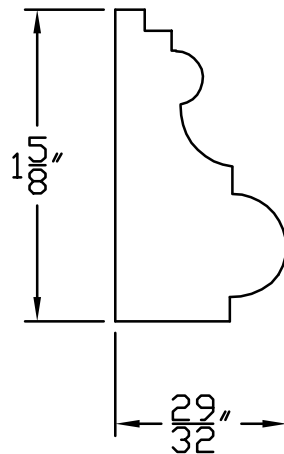

Creative Woodworking N.W., Inc.

1036 S.E. Taylor * Portland, Oregon 97214

Phone:(503) 230-9265 * Fax:(503) 232-9082

www.Creativewoodworkingnw.com

BCAP052

29/32 x 1-5/8