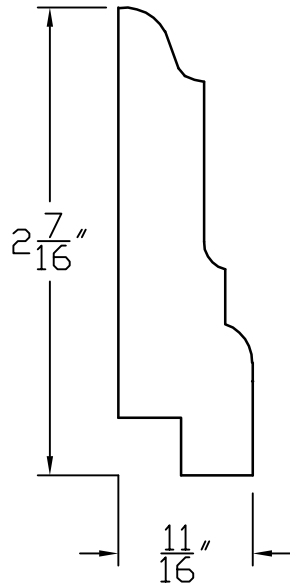

Creative Woodworking N.W., Inc.

1036 S.E. Taylor * Portland, Oregon 97214

Phone:(503) 230-9265 * Fax:(503) 232-9082

www.Creativewoodworkingnw.com

BCAP054

$11/16"$ \times $2-7/16"$