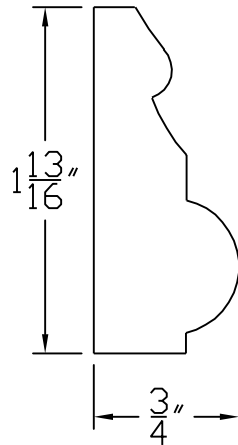

Creative Woodworking N.W., Inc.

1036 S.E. Taylor * Portland, Oregon 97214

Phone:(503) 230-9265 * Fax:(503) 232-9082

www.Creativewoodworkingnw.com

BCAP058

3/4" X 1 13/16"