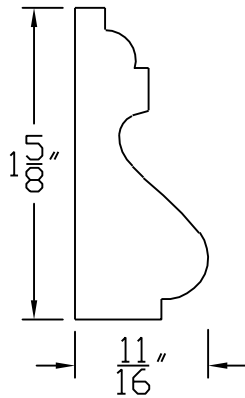

Creative Woodworking N.W., Inc.

1036 S.E. Taylor * Portland, Oregon 97214

Phone:(503) 230-9265 * Fax:(503) 232-9082

www.Creativewoodworkingnw.com

BCAP059

11/16" X 1 5/8"