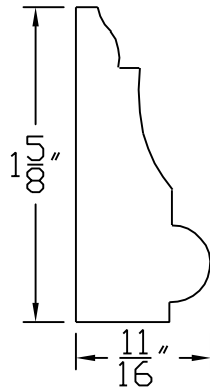

Creative Woodworking N.W., Inc.

1036 S.E. Taylor * Portland, Oregon 97214

Phone:(503) 230-9265 * Fax:(503) 232-9082

www.Creativewoodworkingnw.com

BCAP061

11/16" X 1 5/8"