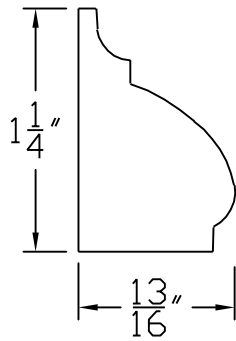

Creative Woodworking N.W., Inc.

1036 S.E. Taylor * Portland, Oregon 97214

Phone:(503) 230-9265 * Fax:(503) 232-9082

www.Creativewoodworkingnw.com

BCAP062

13/16" X 1 1/4"