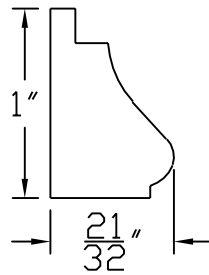

# Creative Woodworking N.W., Inc.

1036 S.E. Taylor \* Portland, Oregon 97214

Phone:(503) 230-9265 \* Fax:(503) 232-9082

[www.Creativewoodworkingnw.com](http://www.Creativewoodworkingnw.com)

BCAP063

21/32" X 1"