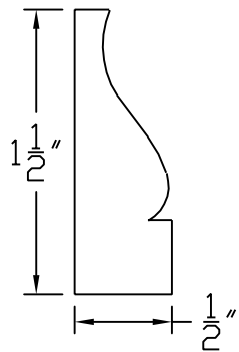

Creative Woodworking N.W., Inc.

1036 S.E. Taylor * Portland, Oregon 97214

Phone:(503) 230-9265 * Fax:(503) 232-9082

www.Creativewoodworkingnw.com

BCAP064

1/2" X 1 1/2"