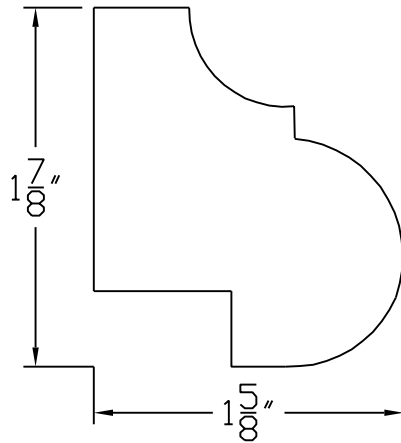

# Creative Woodworking N.W., Inc.

1036 S.E. Taylor \* Portland, Oregon 97214

Phone:(503) 230-9265 \* Fax:(503) 232-9082

[www.Creativewoodworkingnw.com](http://www.Creativewoodworkingnw.com)

BCAP066

1 5/8" X 1 7/8"