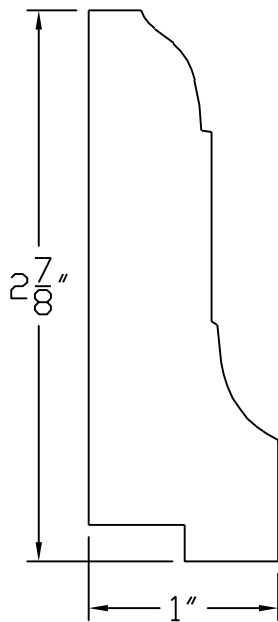

# Creative Woodworking N.W., Inc.

1036 S.E. Taylor \* Portland, Oregon 97214

Phone:(503) 230-9265 \* Fax:(503) 232-9082

[www.Creativewoodworkingnw.com](http://www.Creativewoodworkingnw.com)

BCAP067

1" X 2 7/8"