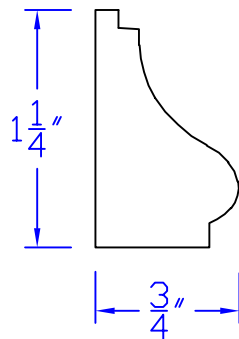

Creative Woodworking N.W., Inc.

1036 S.E. Taylor * Portland, Oregon 97214

Phone:(503) 230-9265 * Fax:(503) 232-9082

www.Creativewoodworkingnw.com

BCAP069

3/4" x 1-1/4"