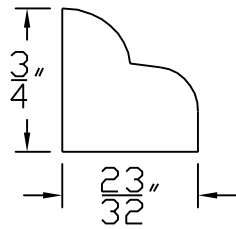

Creative Woodworking N.W., Inc.

1036 S.E. Taylor * Portland, Oregon 97214

Phone:(503) 230-9265 * Fax:(503) 232-9082

www.Creativewoodworkingnw.com

BCAP070

3/4" X 23/32"