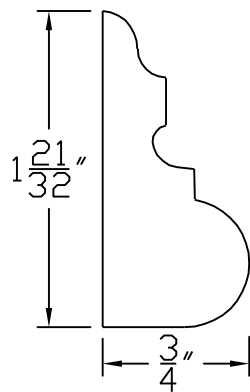

# Creative Woodworking N.W., Inc.

1036 S.E. Taylor \* Portland, Oregon 97214

Phone:(503) 230-9265 \* Fax:(503) 232-9082

[www.Creativewoodworkingnw.com](http://www.Creativewoodworkingnw.com)

BCAP080

$\frac{3}{4}$ " X  $1\frac{21}{32}$ "