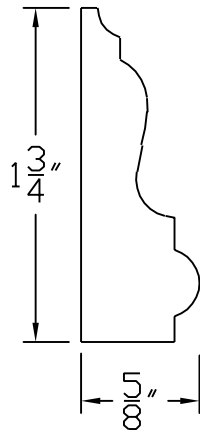

# Creative Woodworking N.W., Inc.

1036 S.E. Taylor \* Portland, Oregon 97214

Phone:(503) 230-9265 \* Fax:(503) 232-9082

www.Creativewoodworkingnw.com

BCAP081

5/8" X 1 3/4"