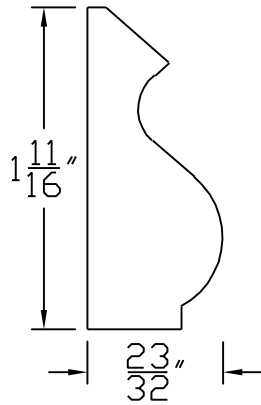

# Creative Woodworking N.W., Inc.

1036 S.E. Taylor \* Portland, Oregon 97214

Phone:(503) 230-9265 \* Fax:(503) 232-9082

www.Creativewoodworkingnw.com

BCAP085

$23/32"$  X  $1\ 11/16"$