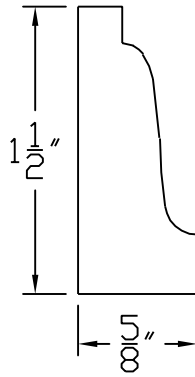

# Creative Woodworking N.W., Inc.

1036 S.E. Taylor \* Portland, Oregon 97214

Phone:(503) 230-9265 \* Fax:(503) 232-9082

[www.Creativewoodworkingnw.com](http://www.Creativewoodworkingnw.com)

BCAP087

5/8" X 1 1/2"