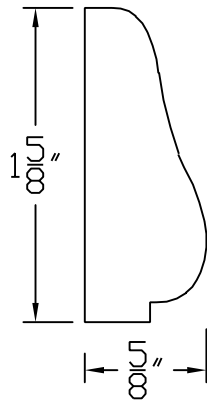

Creative Woodworking N.W., Inc.

1036 S.E. Taylor * Portland, Oregon 97214

Phone:(503) 230-9265 * Fax:(503) 232-9082

www.Creativewoodworkingnw.com

BCAP090

5/8" X 1 5/8"