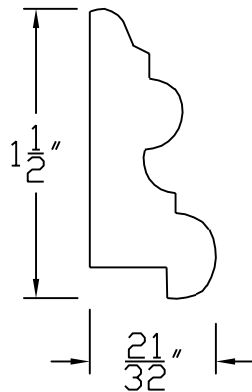

Creative Woodworking N.W., Inc.

1036 S.E. Taylor * Portland, Oregon 97214

Phone:(503) 230-9265 * Fax:(503) 232-9082

www.Creativewoodworkingnw.com

BCAP094

21/32" x 1-1/2"