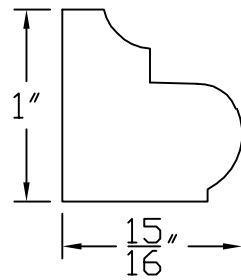

Creative Woodworking N.W., Inc.

1036 S.E. Taylor * Portland, Oregon 97214

Phone:(503) 230-9265 * Fax:(503) 232-9082

www.Creativewoodworkingnw.com

BCAP107

15/16" X 1"