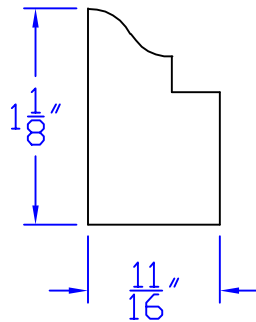

Creative Woodworking N.W., Inc.

1036 S.E. Taylor * Portland, Oregon 97214

Phone:(503) 230-9265 * Fax:(503) 232-9082

www.Creativewoodworkingnw.com

BCAP109

11/16" X 1 1/8"