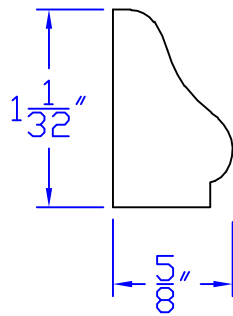

Creative Woodworking N.W., Inc.

1036 S.E. Taylor * Portland, Oregon 97214

Phone:(503) 230-9265 * Fax:(503) 232-9082

www.Creativewoodworkingnw.com

BCAP113

5/8" x 1 1/32"