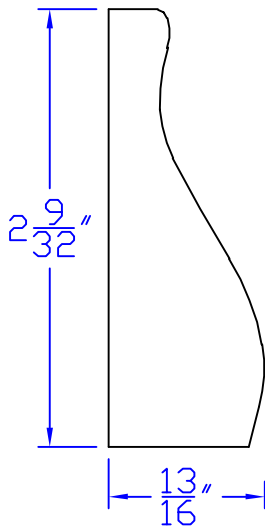

Creative Woodworking N.W., Inc.

1036 S.E. Taylor * Portland, Oregon 97214

Phone:(503) 230-9265 * Fax:(503) 232-9082

www.Creativewoodworkingnw.com

BCAP114

$13/16" \times 2\ 9/32"$