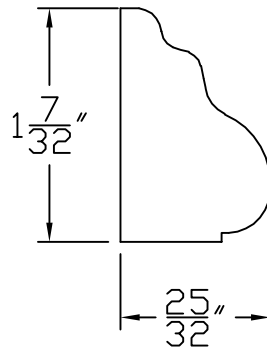

Creative Woodworking N.W., Inc.

1036 S.E. Taylor * Portland, Oregon 97214

Phone:(503) 230-9265 * Fax:(503) 232-9082

www.Creativewoodworkingnw.com

BCAP116

$25/32'' \times 1 \frac{7}{32}''$