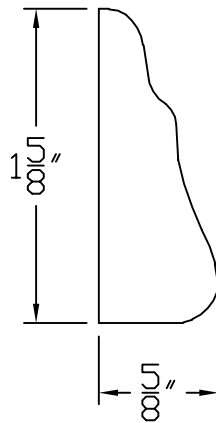

Creative Woodworking N.W., Inc.

1036 S.E. Taylor * Portland, Oregon 97214

Phone:(503) 230-9265 * Fax:(503) 232-9082

www.Creativewoodworkingnw.com

BCAP117

5/8" x 1-5/8"